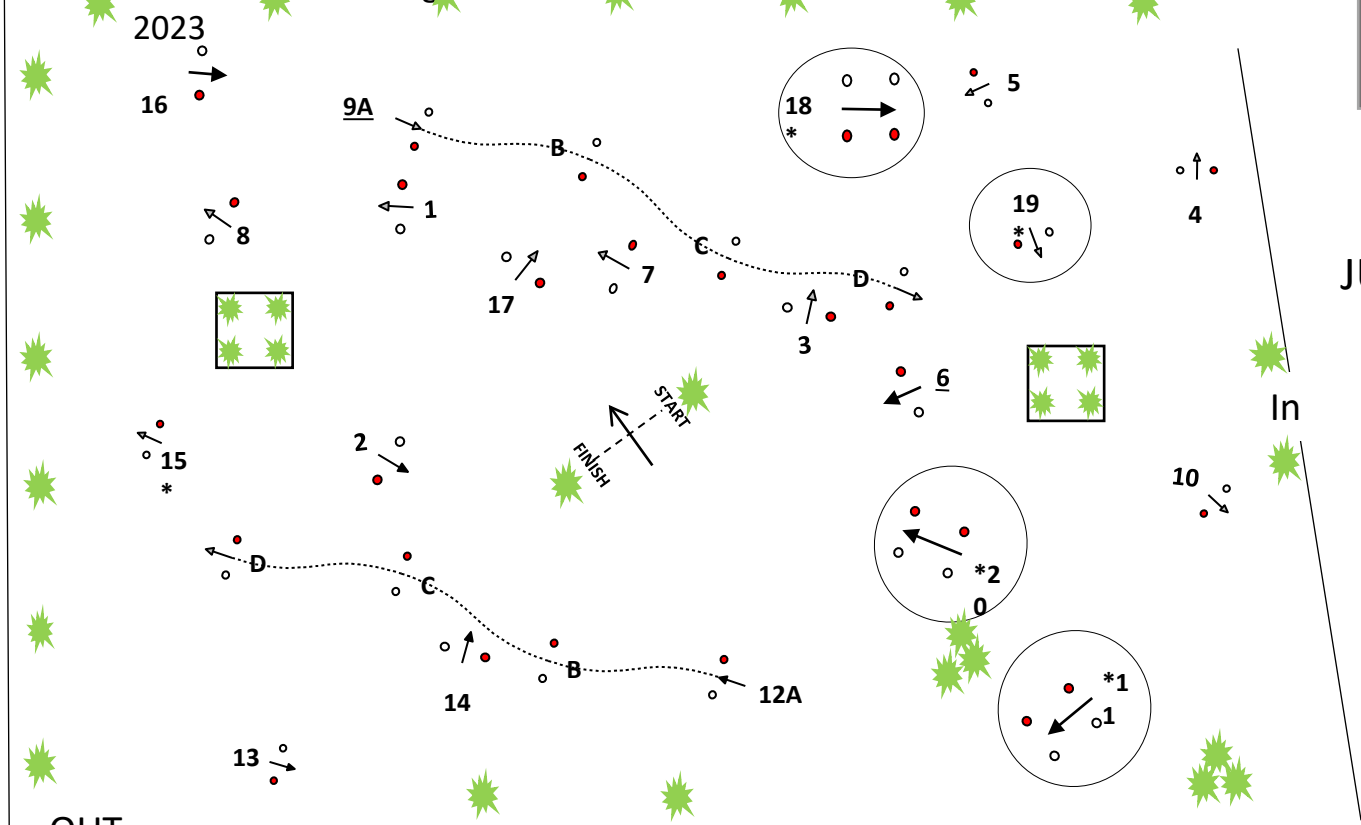

CDE CONES

International d'Attelage de Bromont
Bromont International Driving

JURY

COURSE LENGTH: ALL SINGLES - 615m
Pairs – 635m
Four-in-Hands – 665 m

REDUCED WIDTH CONES*

Cones Speeds, Times, Distances

BROMONT 2023

TIMETABLE

	Distance in m	Speed in m/min	Speed in km/h	Time HH:MM:SS	Time sec
Training VSE	615	150	9.00	:4:06	246
Training Singles	615	180	10.80	:3:25	205
Preliminary Singles	615	200	12.00	05	185
Preliminary Pairs	635	200	12.00	:3:11	191
Intermediate Singles	615	220	13.20	:2:48	168
Intermediate Pairs	635	220	13.20	:2:54	174
1* 2* 3* Single Ponies	615	260	15.60	:2:22	142
1* 2* 3* Single Horses	615	250	15.00	:2:28	148
1* 2* 3* Pair Horses	635	250	15.00	:2:33	153
1* 3* Horse Teams	665	240	14.40	:2:47	167